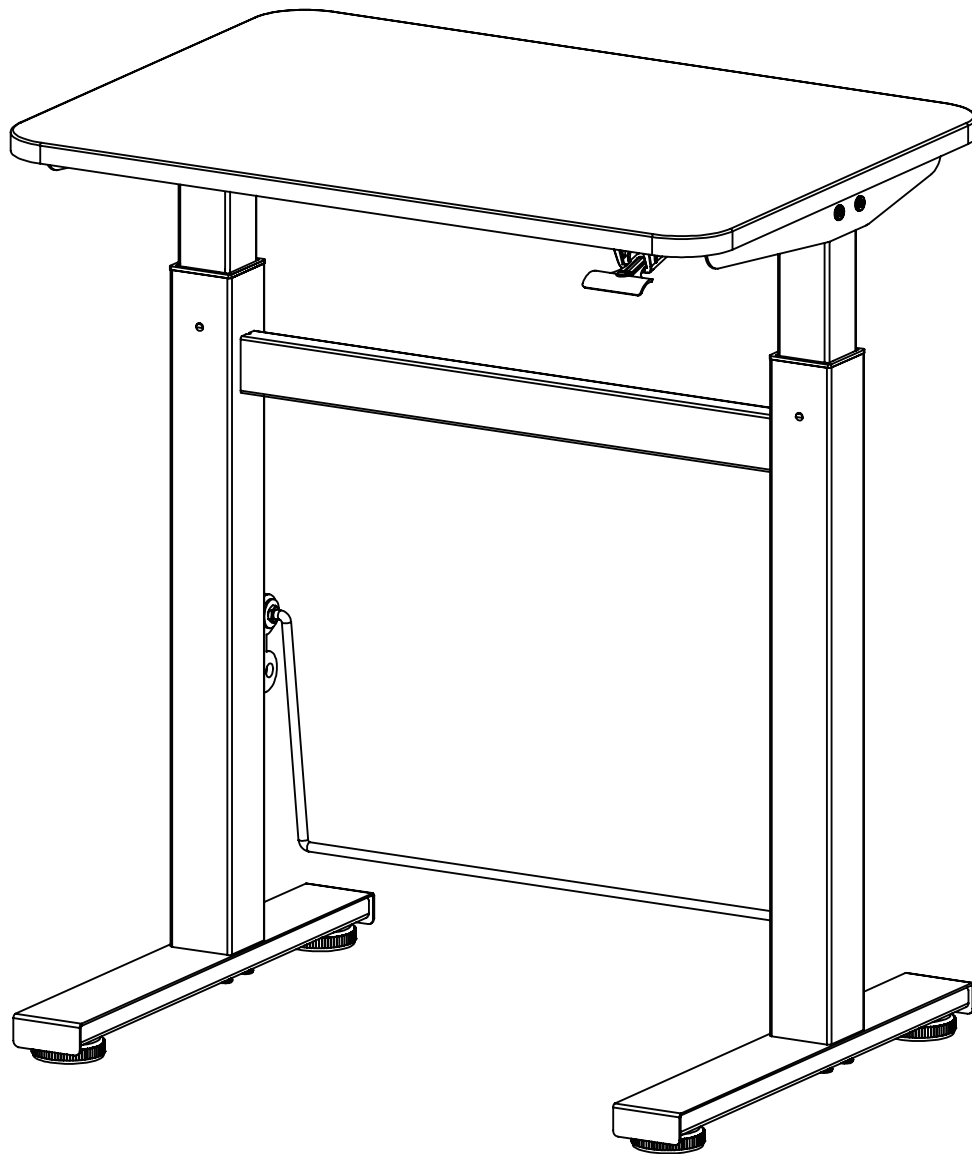

ASSEMBLY INSTRUCTION