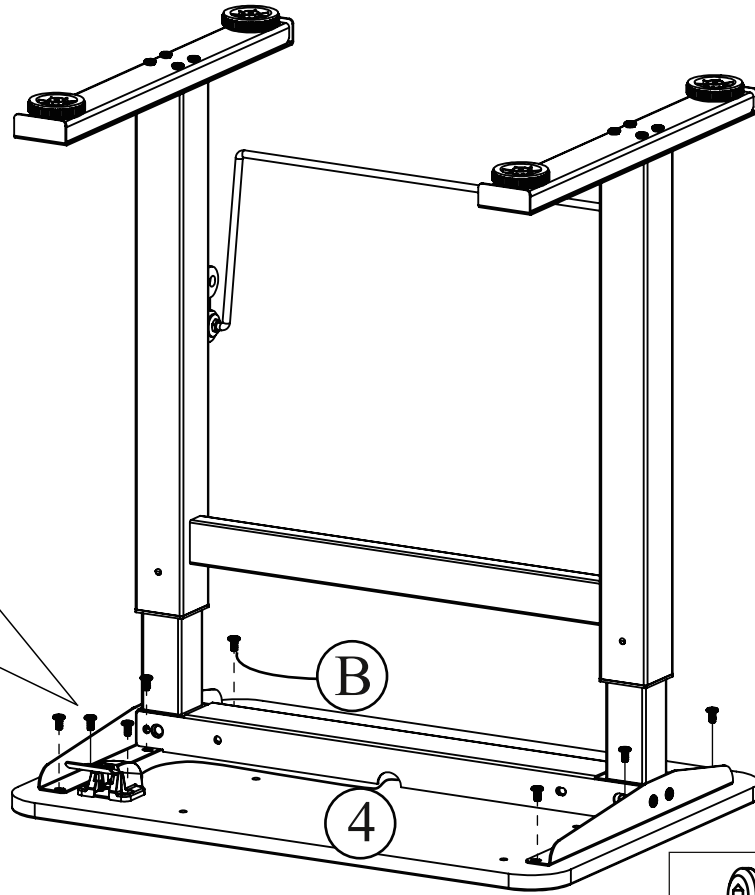

ASSEMBLY INSTRUCTION

	Bx12	M6x12mm		Cx8	M6x40mm
	Fx1	4mm		Hx2	
	Ix2	M4x13mm		Jx1	

1

Cx8

Fx1

2

Bx4

Fx1

3

Bx8

Fx1

4

Hx2

Ix2

Operating Manual

Attention: it is recommended not to exceed a maximum of 6KG on desk top to allow for easy lifting.

Lift the paddle for lifting the table top.

Lift the paddle and press the table top for downward operation.