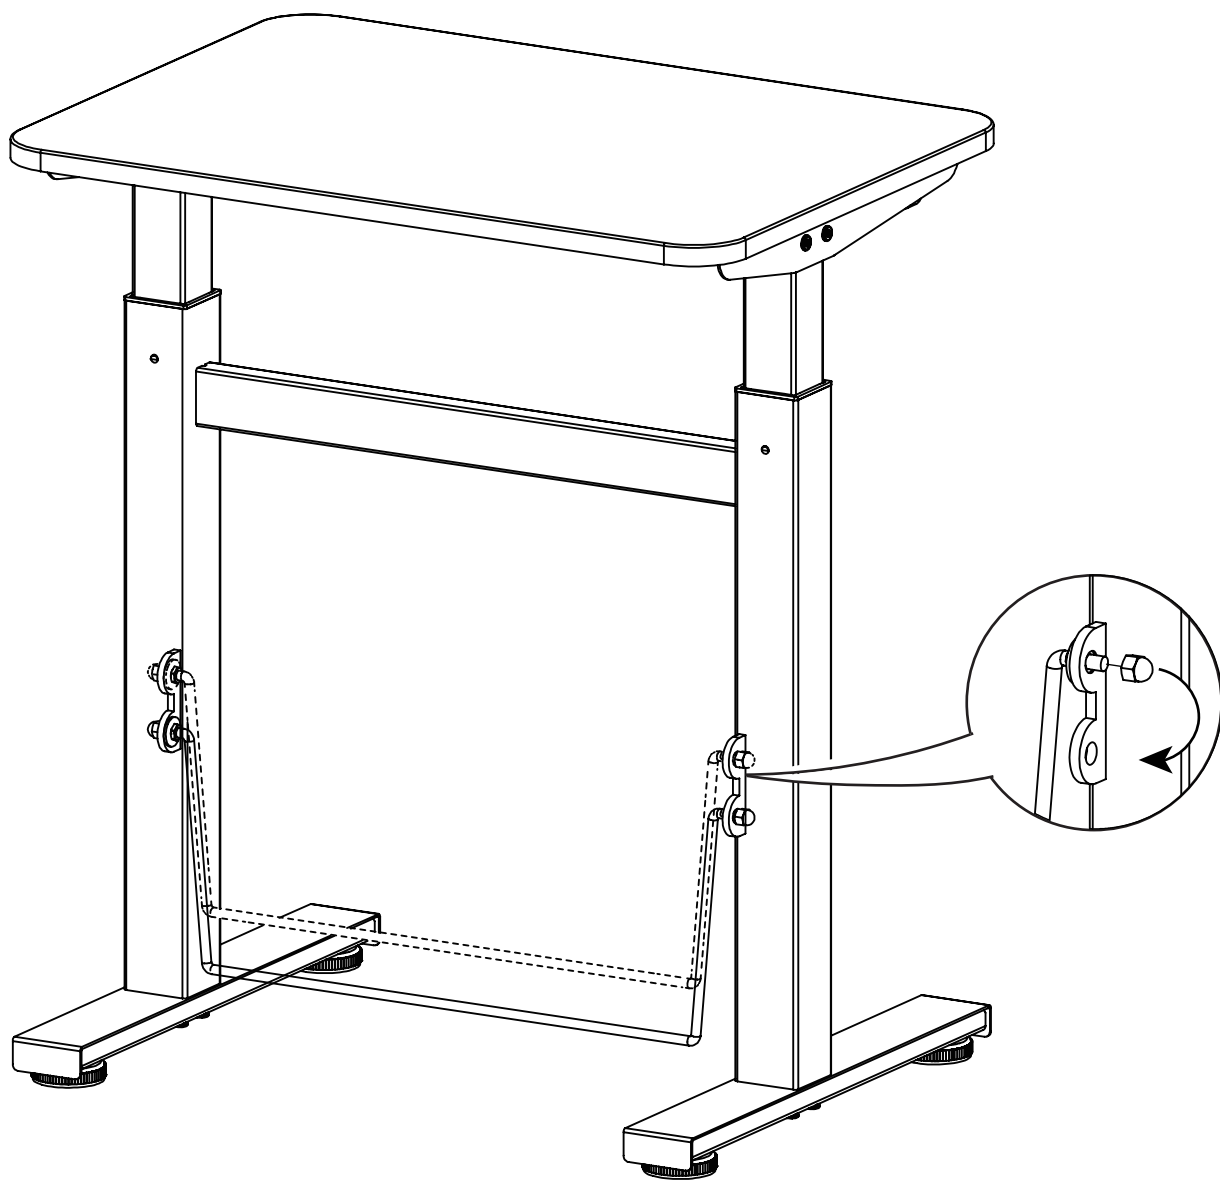

3

Bx8

Fx1

4

Hx2

Ix2

Operating Manual

Attention: it is recommended not to exceed a maximum of 6KG on desk top to allow for easy lifting.

Lift the paddle for lifting the table top.

Lift the paddle and press the table top for downward operation.