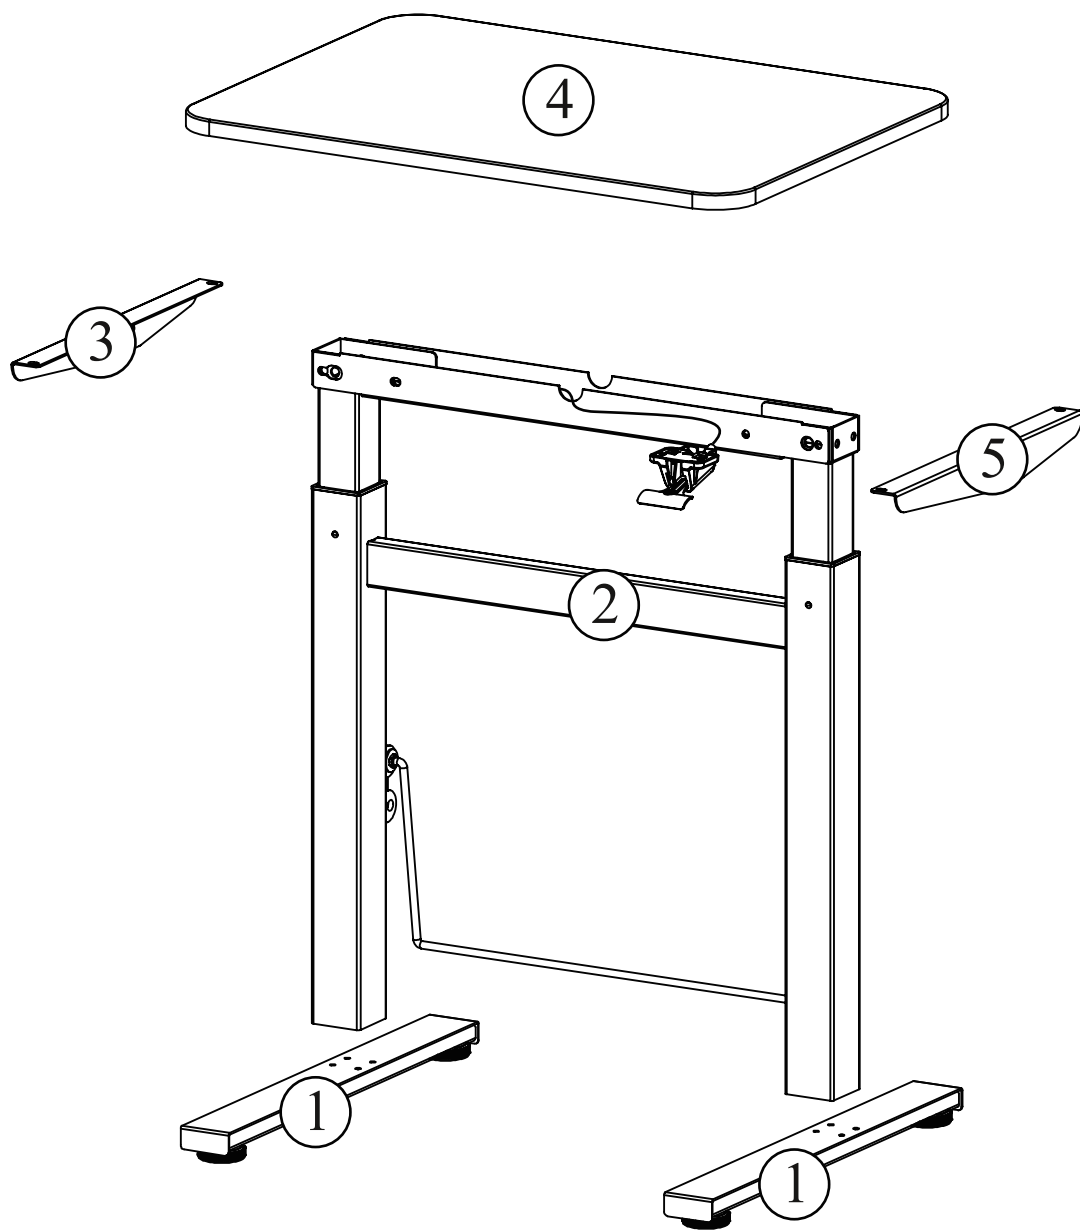

ASSEMBLY INSTRUCTION

	Bx12	M6x12mm		Cx8	M6x40mm
	Fx1	4mm		Hx2	
	Ix2	M4x13mm		Jx1	

1

Cx8

Fx1

2

Bx4

Fx1

3

Bx8

Fx1

4

Hx2

Ix2

Operating Manual

Attention: it is recommended not to exceed a maximum of 6KG on desk top to allow for easy lifting.

Lift the paddle for lifting the table top.

Lift the paddle and press the table top for downward operation.