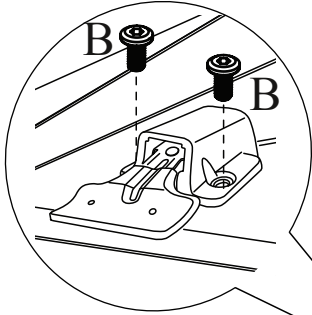

ASSEMBLY INSTRUCTION

	Bx12	M6x12mm		Cx8	M6x40mm
	Fx1	4mm		Hx2	
	Ix2	M4x13mm		Jx1	

1

Cx8

Fx1

2

Bx4

Fx1

3

Bx8

Fx1

4

Hx2

Ix2

Operating Manual

Attention: it is recommended not to exceed a maximum of 6KG on desk top to allow for easy lifting.

Lift the paddle for lifting the table top.

Lift the paddle and press the table top for downward operation.