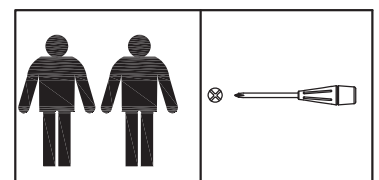

ASSEMBLY INSTRUCTION

	Bx12	M6x12mm		Cx8	M6x40mm
	Fx1	4mm		Hx2	
	Ix2	M4x13mm		Jx1	

1

Cx8

Fx1

2

Bx4

Fx1

3

Bx8

Fx1

4

Hx2

Ix2

Operating Manual

Attention: it is recommended not to exceed a maximum of 6KG on desk top to allow for easy lifting.