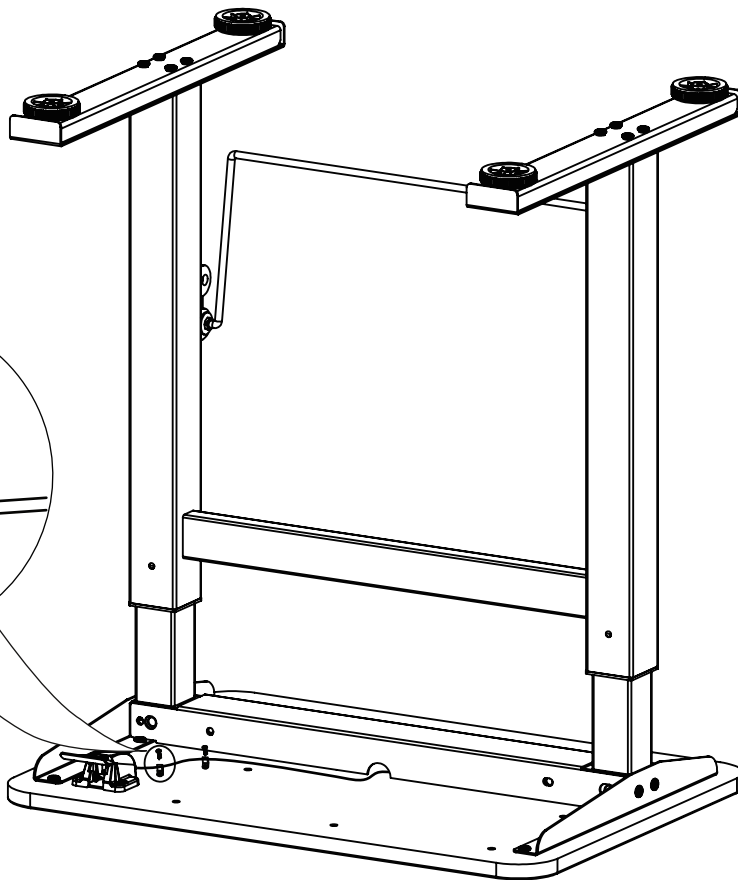

3

Bx8

Fx1

4

Hx2

Ix2

Operating Manual

Attention: it is recommended not to exceed a maximum of 6KG on desk top to allow for easy lifting.

Lift the paddle for lifting the table top.

Lift the paddle and press the table top for downward operation.