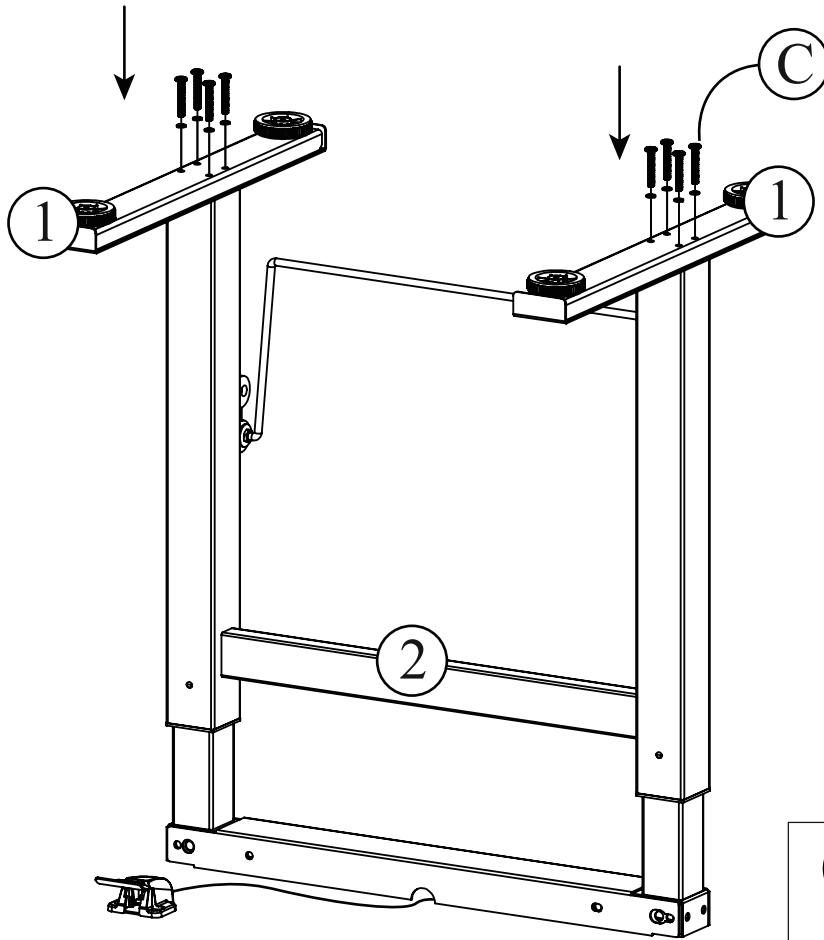

ASSEMBLY INSTRUCTION

	Bx12	M6x12mm		Cx8	M6x40mm
	Fx1	4mm		Hx2	
	Ix2	M4x13mm		Jx1	

1

Cx8

Fx1

2

Bx4

Fx1

3

Bx8

Fx1

4

Hx2

Ix2

Operating Manual

Attention: it is recommended not to exceed a maximum of 6KG on desk top to allow for easy lifting.

Lift the paddle for lifting the table top.

Lift the paddle and press the table top for downward operation.