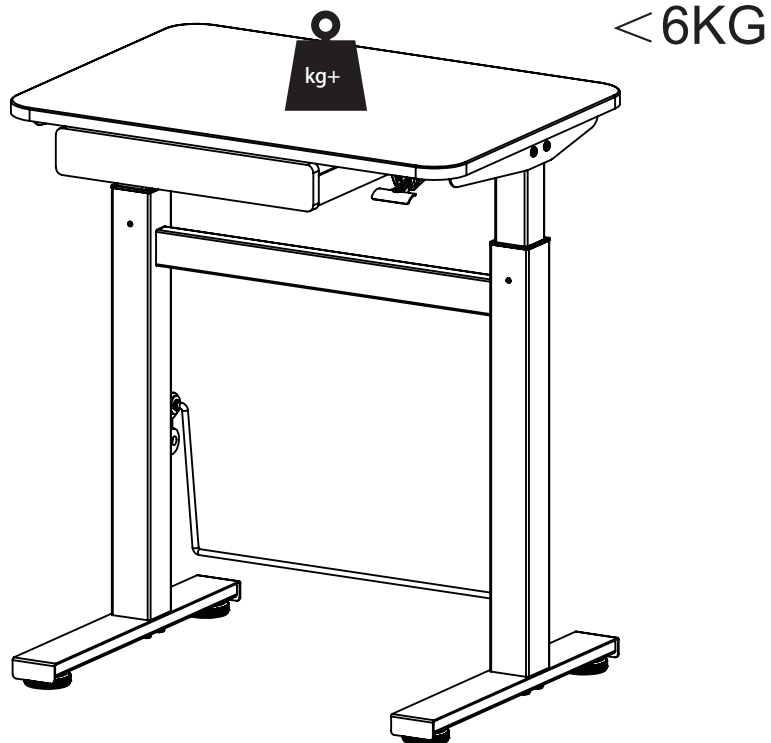

3

Bx8

Fx1

4

Hx2

Ix2

Operating Manual

Attention: it is recommended not to exceed a maximum of 6KG on desk top to allow for easy lifting.

Lift the paddle for lifting the table top.

Lift the paddle and press the table top for downward operation.